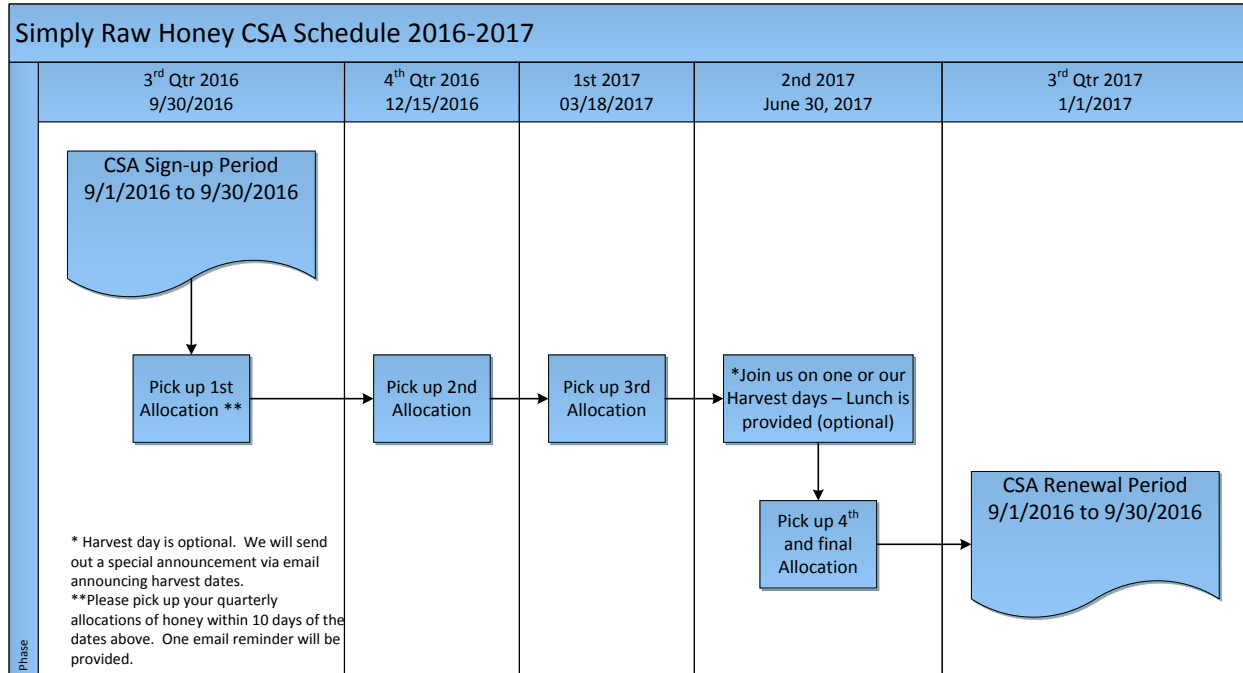

You have one week (10 days) to collect your honey. You are entirely responsible for the retrieval of your CSA jars unless other arrangements are made. To follow is the schedule:

Subscribers will receive emails prior to each CSA pickup. Please add bryanaw40@aol.com to your contacts to make sure you receive updates. If you are not receiving emails prior to the first CSA pickup, please contact Whitfield’s Raw Honey at 248-535-8967. Subscribers will be informed of upcoming events.

CSA subscribers are welcome to ask questions, offer suggestions, and opinions. Without you this business would not be possible. Thank you for your support.

Sincerely,

Bryan Whitfield
Whitfield’s Raw Honey
Whitfield Group, LLC
9235 Windemere Court
Clarkston, MI 48348
248-535-8967

By signing below, you agree to the terms above.

Name (please print): _____ Date: _____

Signature: _____